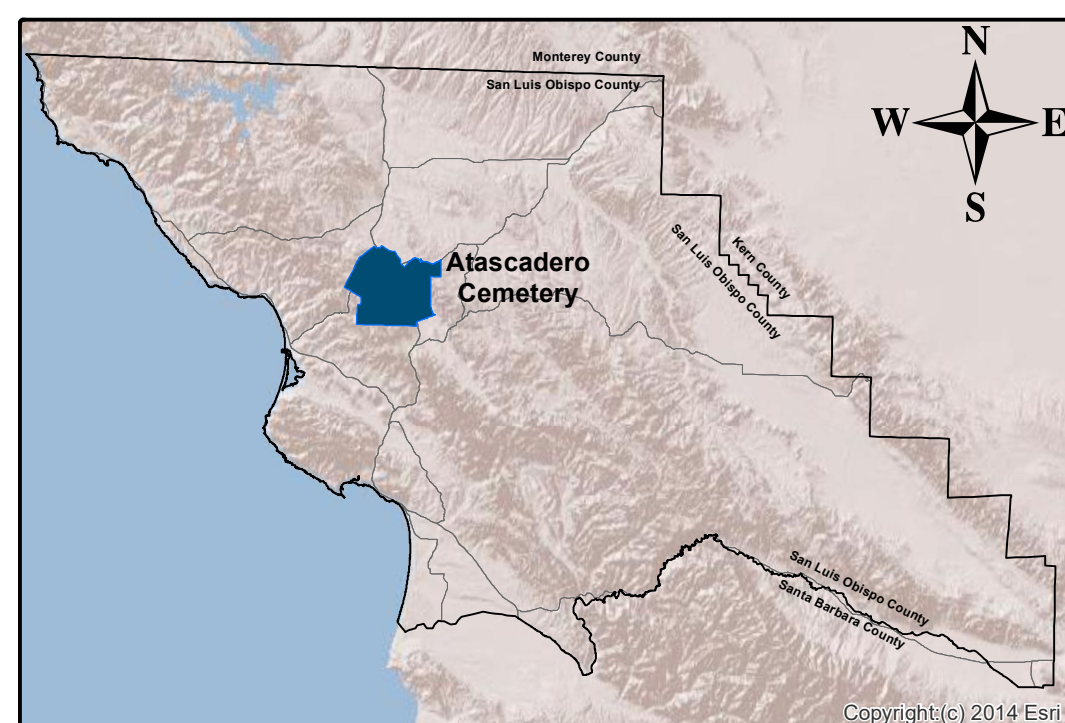

# Atascadero Cemetery District Service Area & Sphere of Influence Adopted: March 15, 2018

© OpenStreetMap (and contributors), CC-BY-SA, County of San Luis Obispo

## Legend

-  Major Roads
-  Service Area
-  Sphere of Influence

Prepared By SLOLAFCO  
Name: Atascadero Cemetery\_SOI Bndy  
Date: 3/3/2020

Copyright (c) 2014 Esri