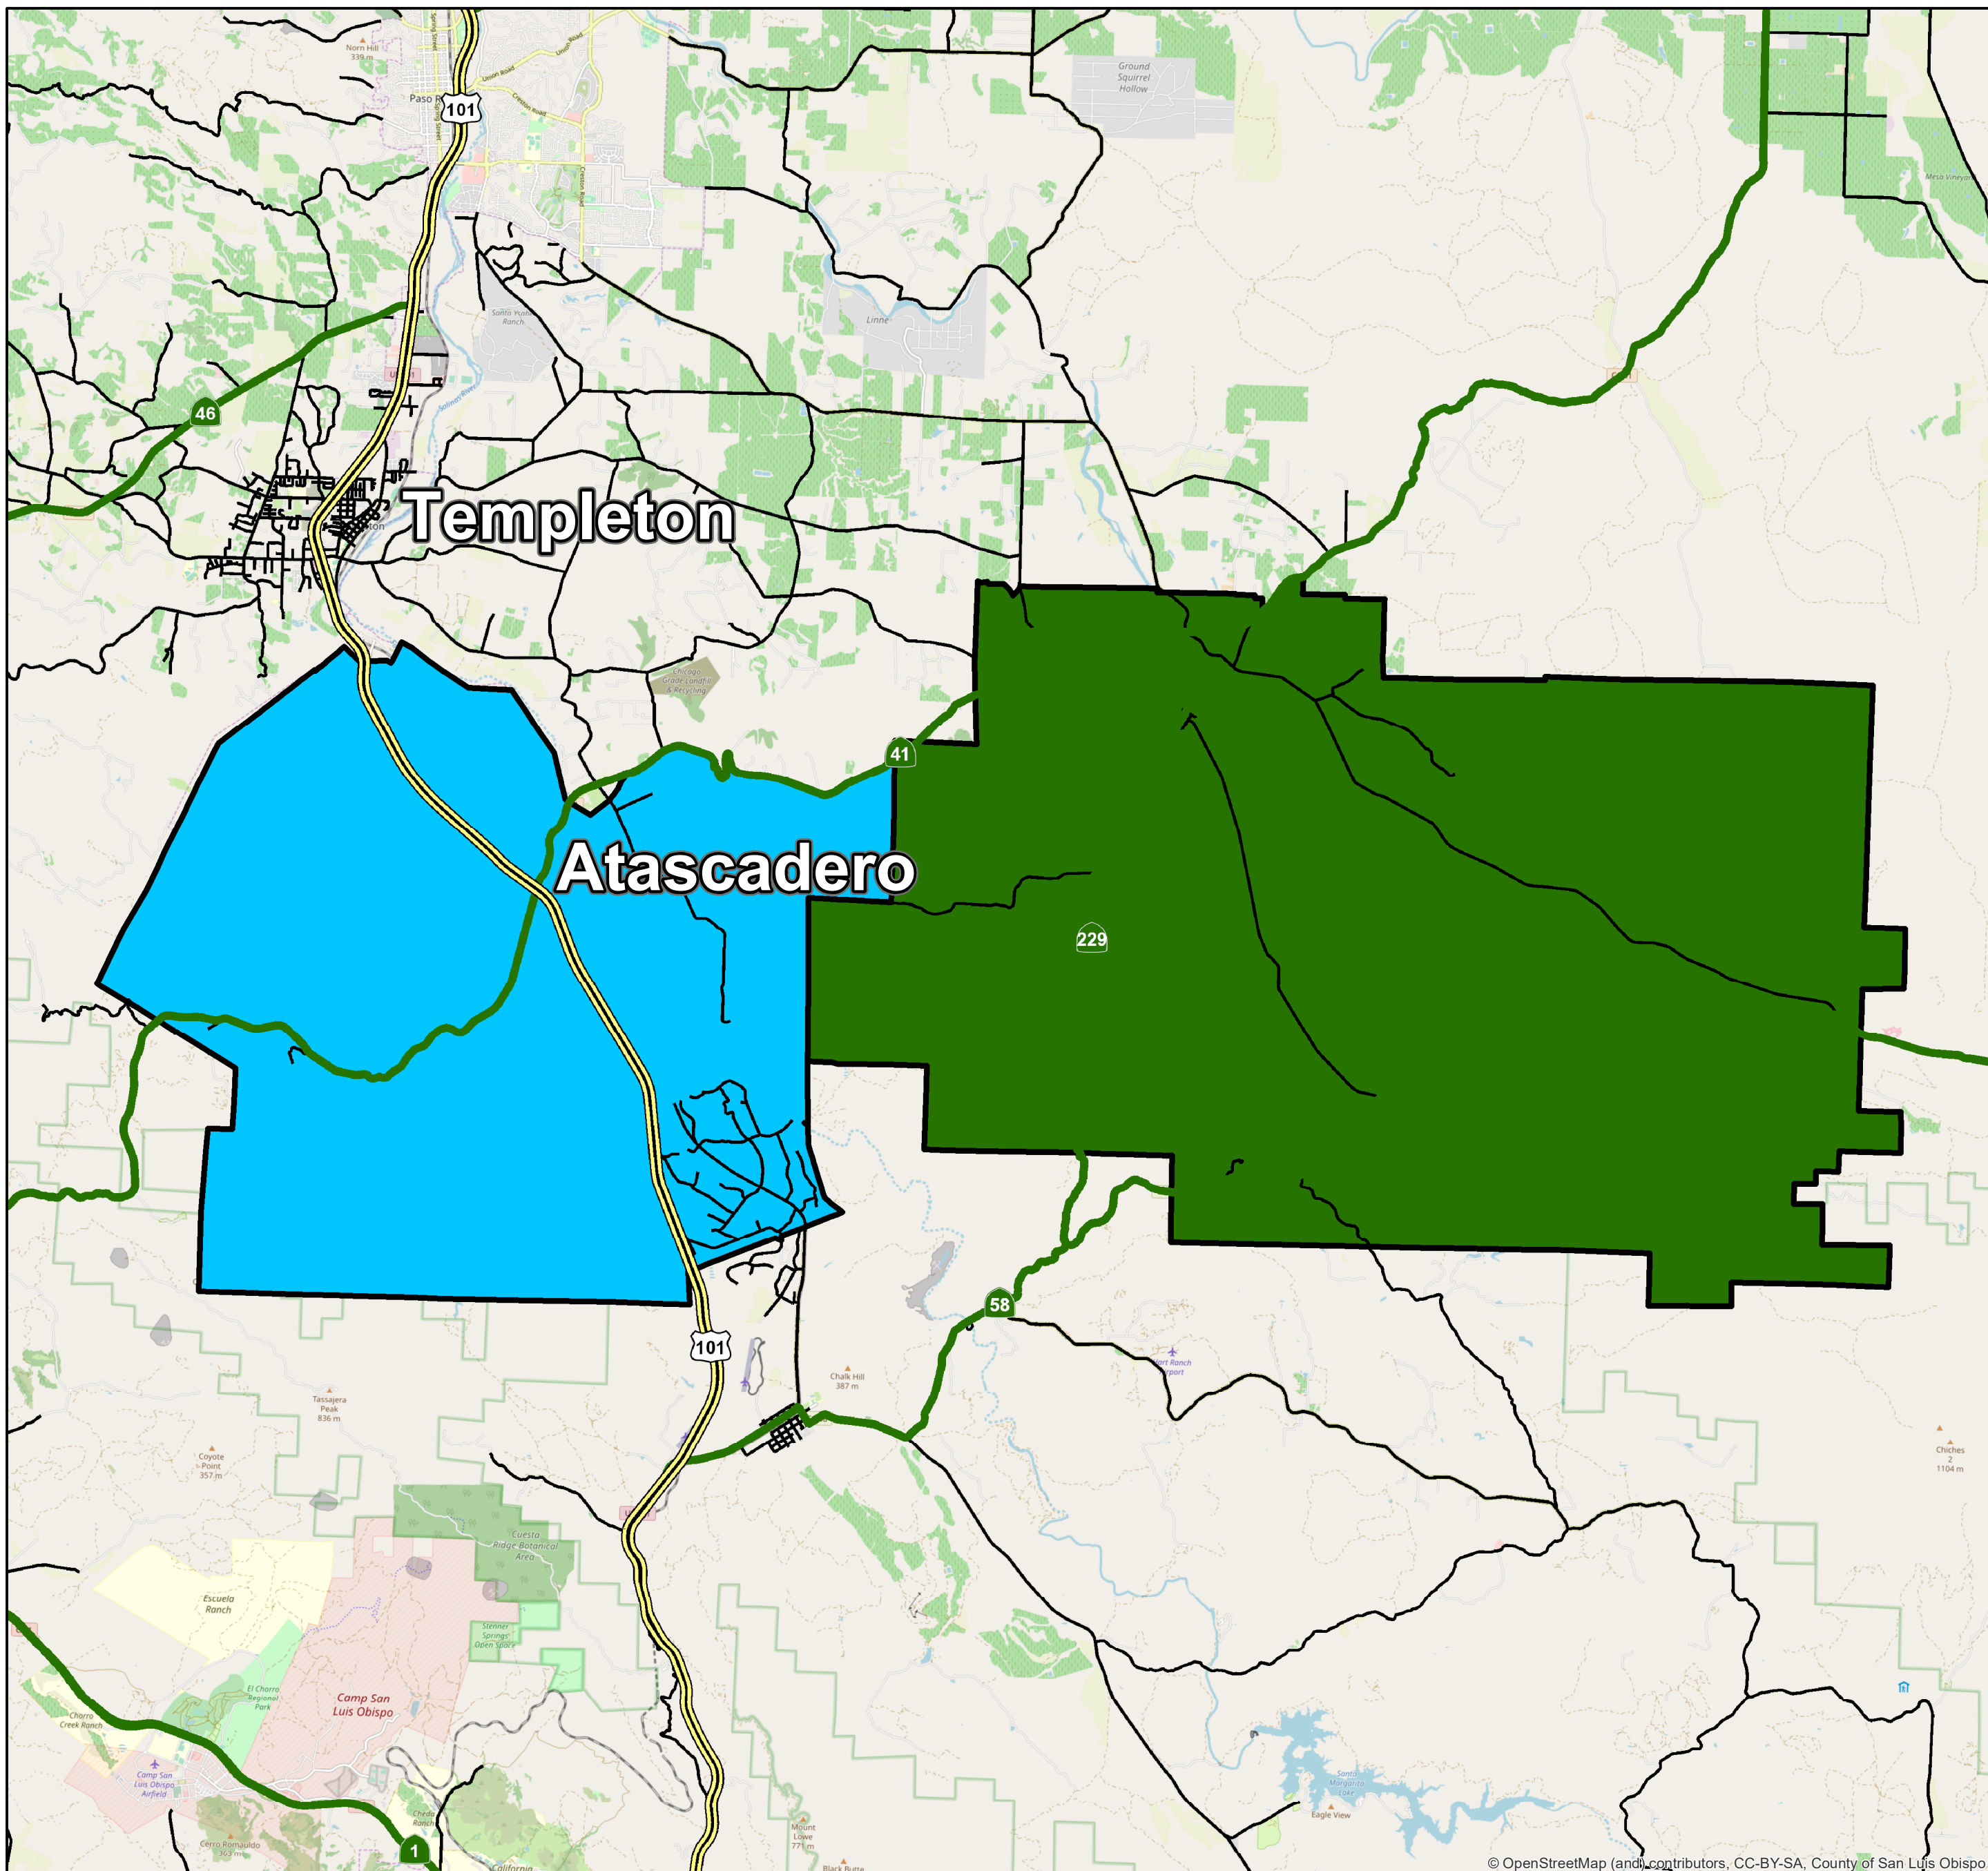

# Atascadero Cemetery District Service Area & Sphere of Influence Adopted: March 15, 2018

© OpenStreetMap (and contributors), CC-BY-SA, County of San Luis Obispo

## Legend

-  Major Roads
-  Service Area
-  Sphere of Influence

Prepared By SLOLAFCO  
Name: Atascadero Cemetery\_SOI Bndy  
Date: 3/3/2020

Copyright (c) 2014 Esri