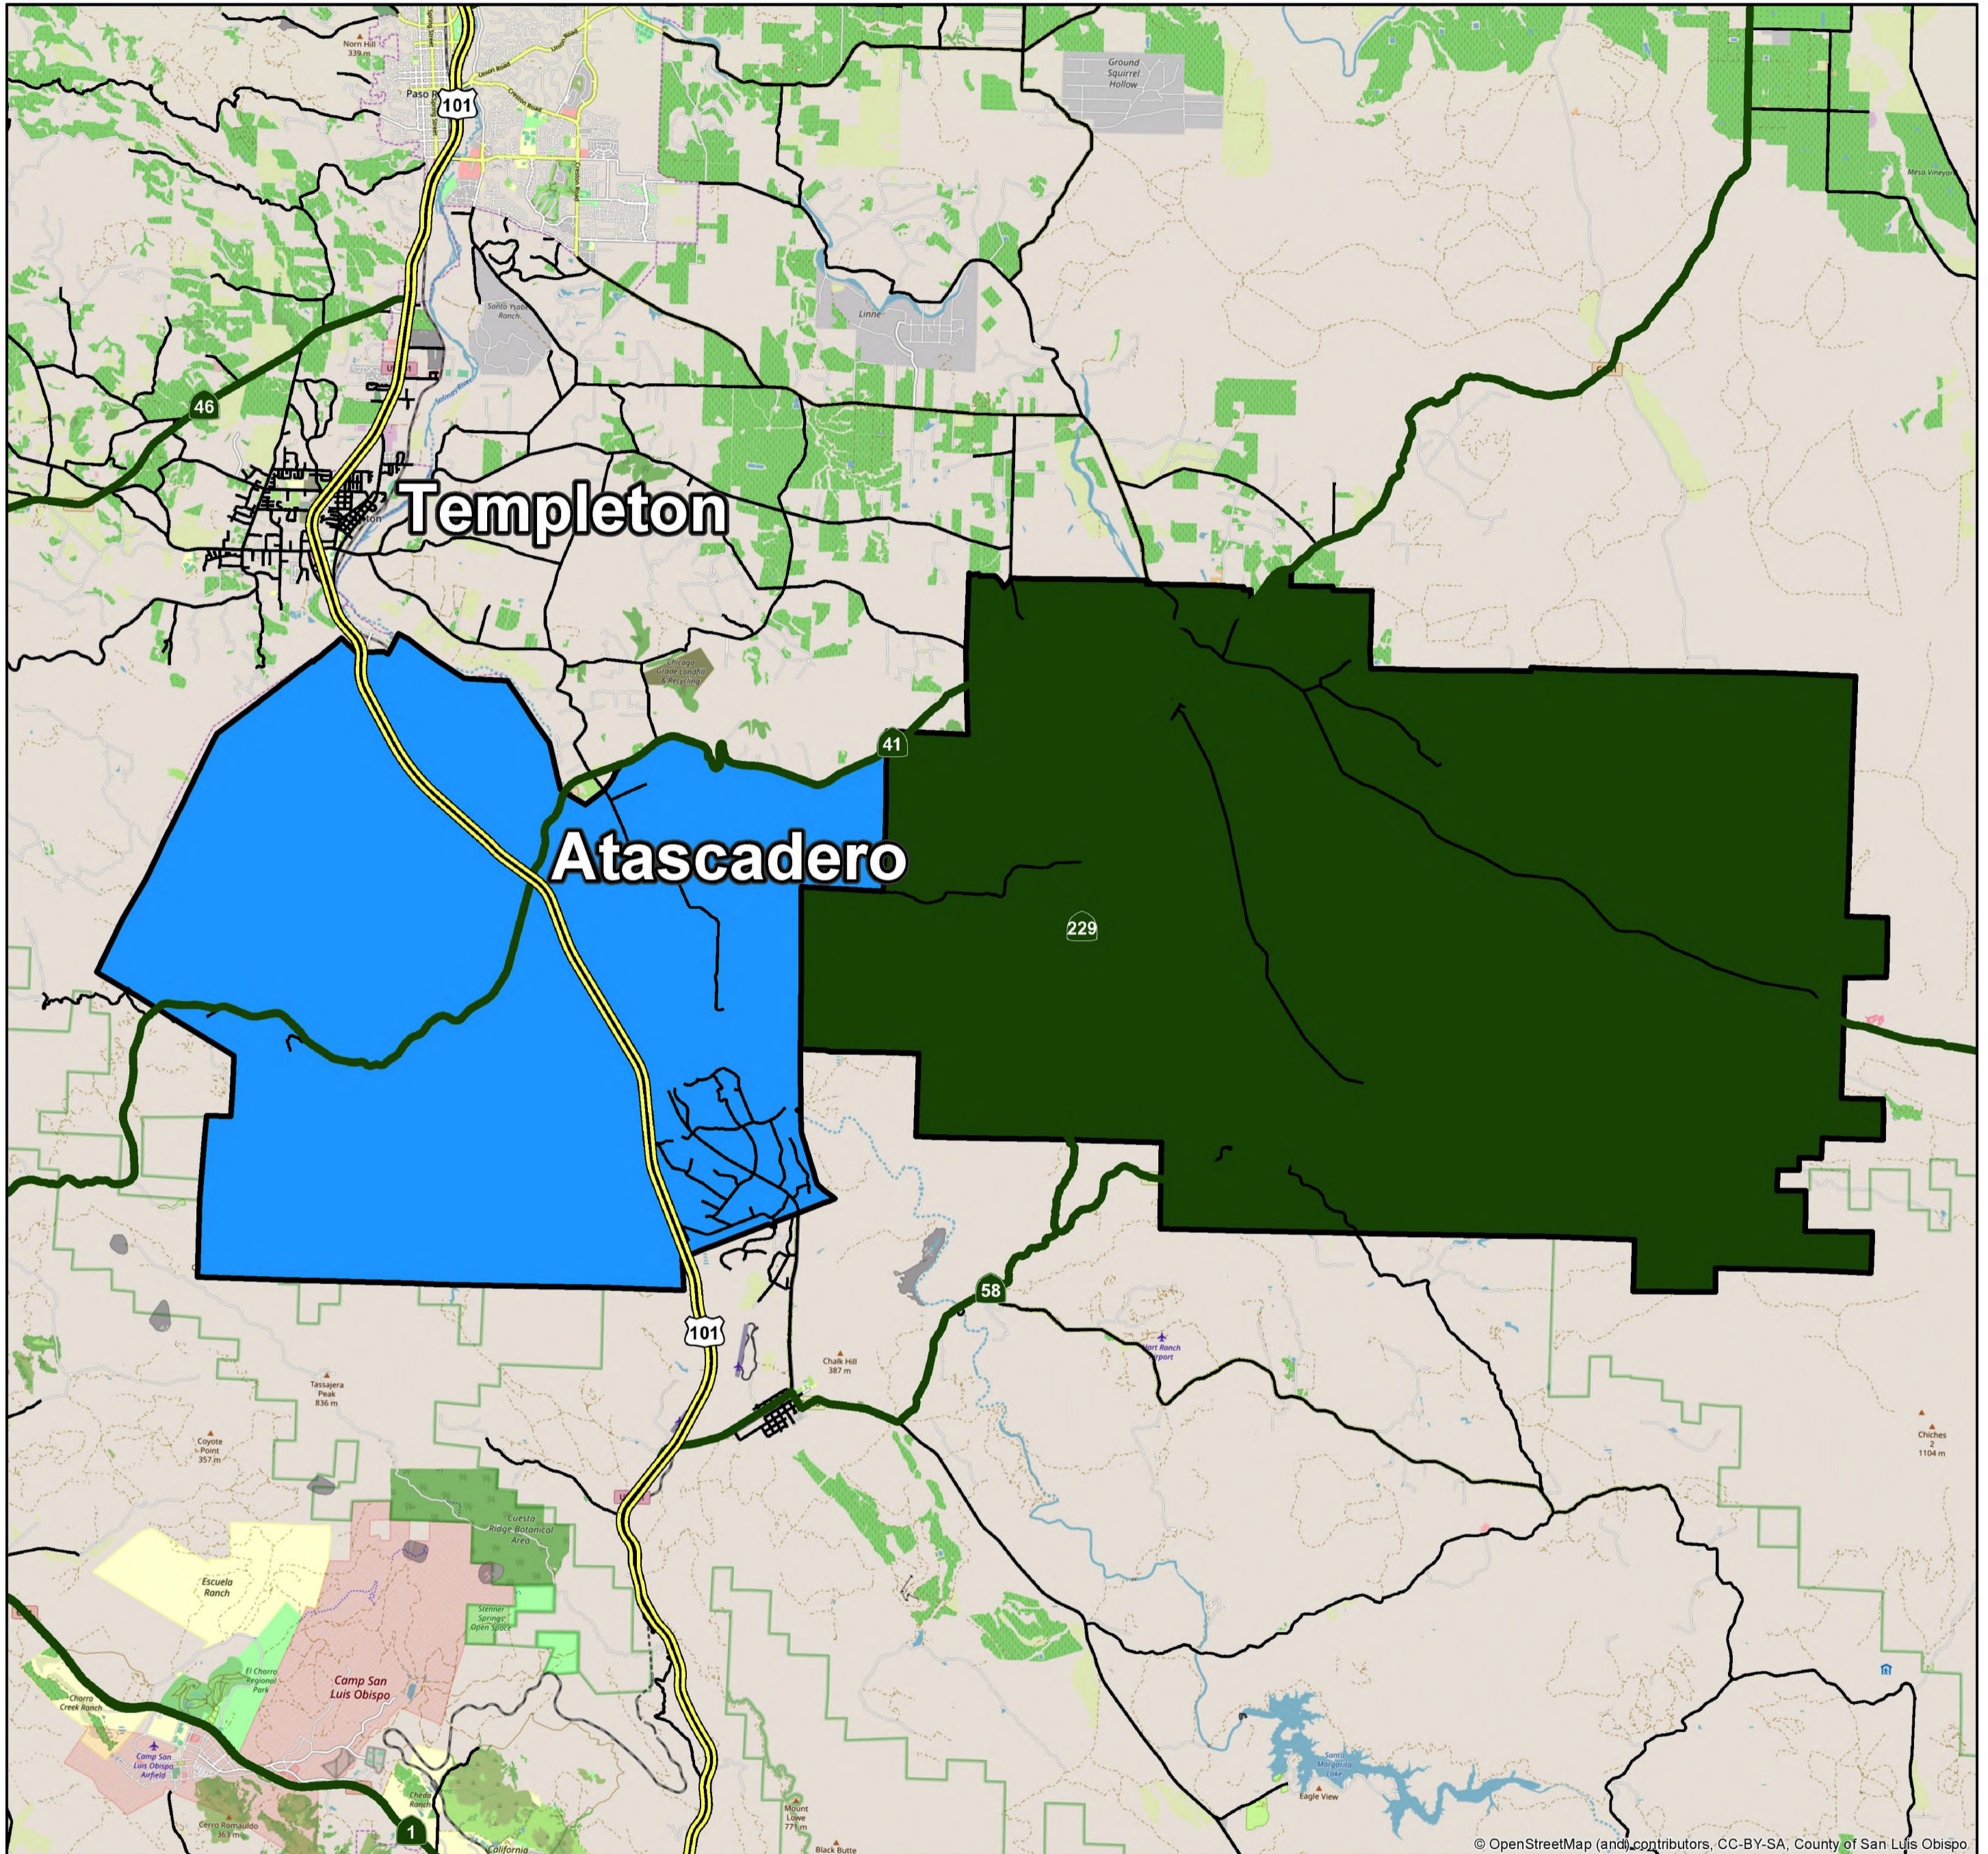

# Atascadero Cemetery District Service Area & Sphere of Influence Adopted: March 15, 2018

© OpenStreetMap (and contributors), CC-BY-SA, County of San Luis Obispo.

## Legend

-  Major Roads
-  Service Area
-  Sphere of Influence

Prepared By SLOLAFCO  
Name: Atascadero Cemetery\_SOI Bndy  
Date: 3/3/2020

Copyright: (c) 2014 Esri